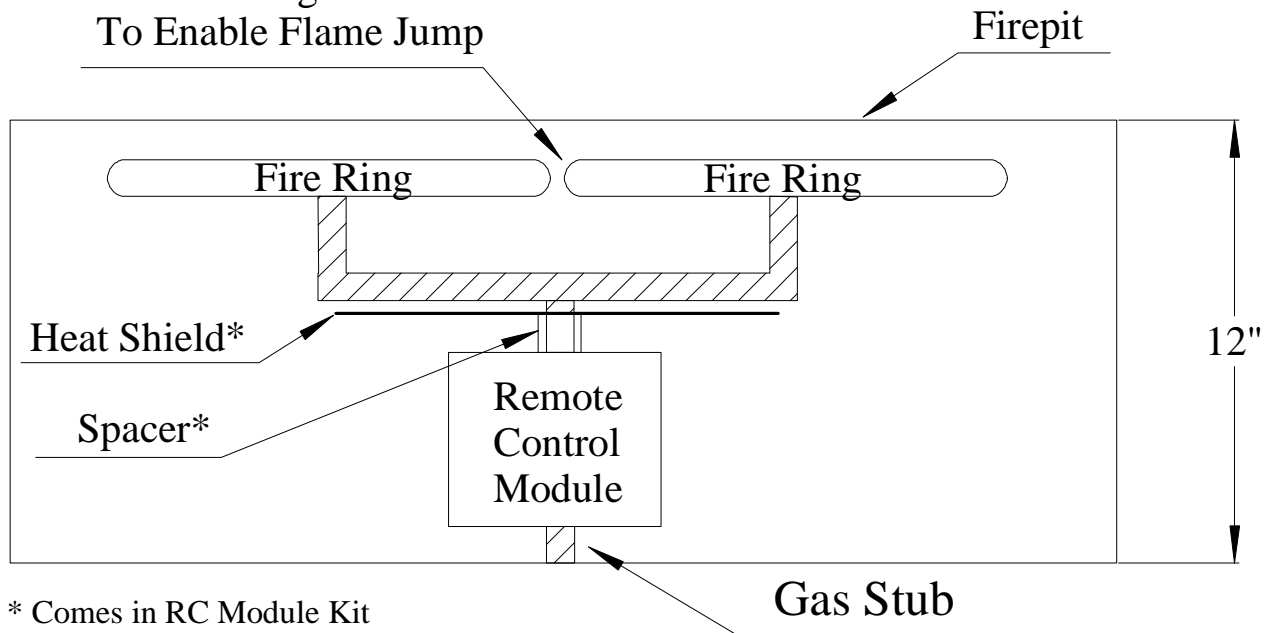

Suggested Gas Plumbing When Using More Than One Fire Ring

Manual Shutoff Located Away from Firepit

Approximate Spacing
Between Rings 1" or less
To Enable Flame Jump

Manual Shutoff Located at Firepit

1-877-807-8923