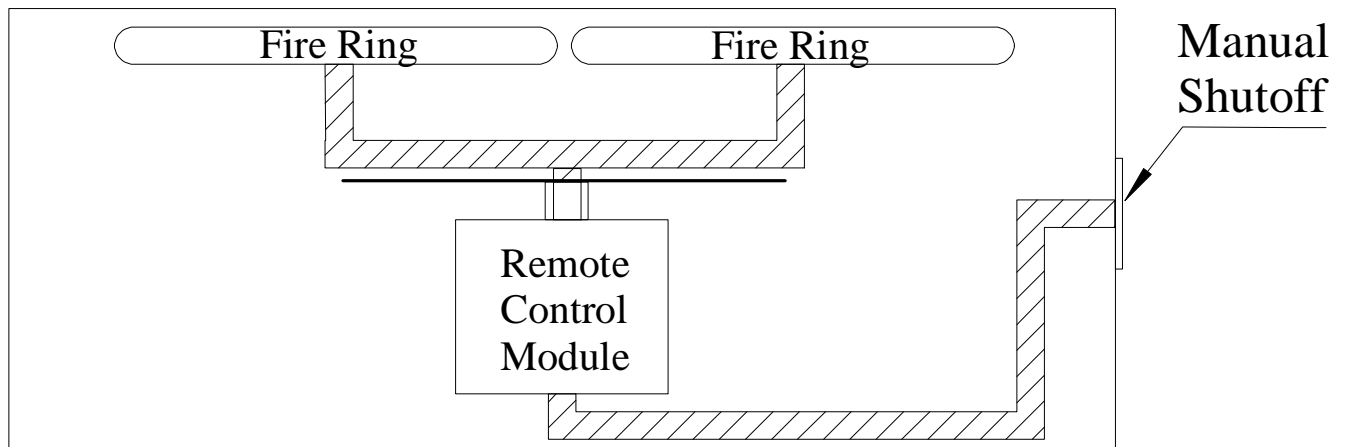

Suggested Gas Plumbing When Using More Than One Fire Ring

Manual Shutoff Located Away from Firepit

Approximate Spacing
Between Rings 1" or less
To Enable Flame Jump

Manual Shutoff Located at Firepit

1-877-807-8923