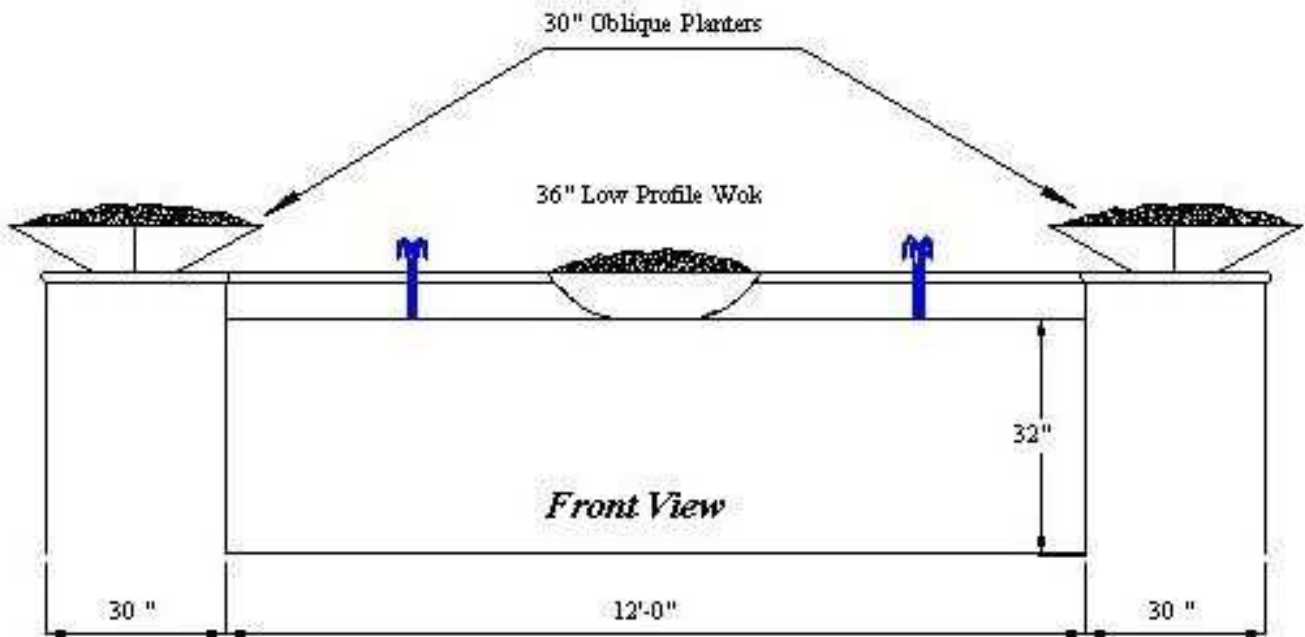

Weekly Design Idea: 3 Fire Bowls with Water Features

CAD Drawing - 3 Fire Bowls with Water Features

View of Rear Trough and Associated Plumbing